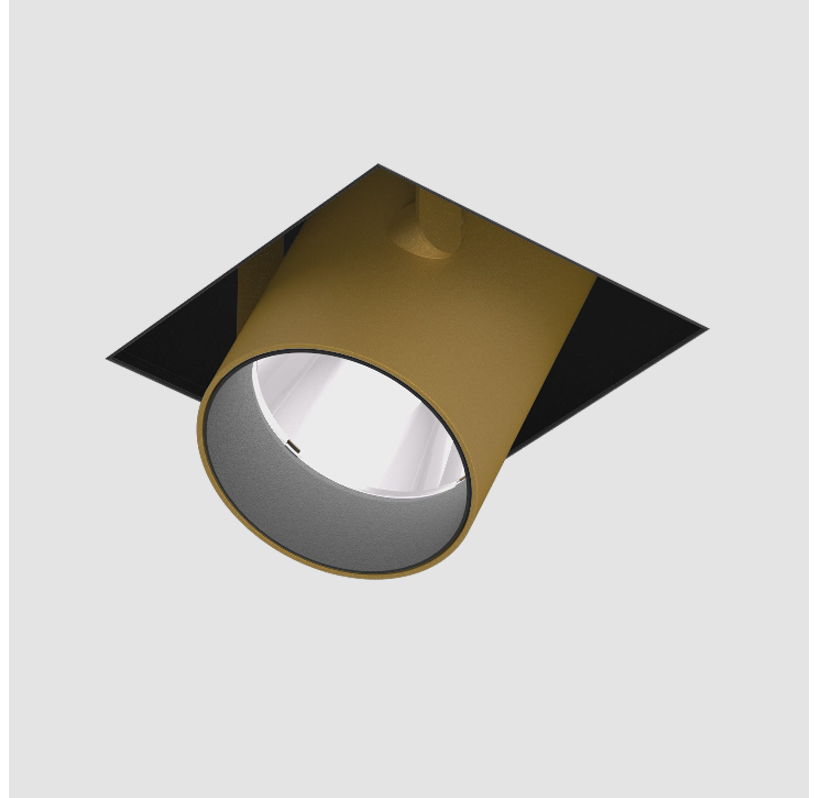

ELECTRICAL

Lamp Type: LED (Zhaga Standard)
Input Wattage (W): 23.1
Total Output Wattage (W): 18.7
Dimming: Tri-Mode (Non-Dimming and Phase Dimming (120Vac only) and 0-10V Dimming)
Driver Included: No
Driver Location: Recessed Housing
Driver Type: Constant Current - Universal
Driver Class: Class 2
Housing: See components
Input Voltage (V): 120 - 277
Constant Current (MA): 500

LED

Number of LEDs: 1
Color Temperature (°K): 2700 / 3000 / 3500 / 4000
Max. Delivered Lumen (lm): 1490 / 1530 / 1607 / 1640
CRI: >90 CRI
Lamp Life (hrs): 50000
Upon Request: Special Color Temperature

OPTICAL

Reflector: 20 / 40 / 60
Adjustability: Rotational 355°; Tilt 45°
Upon Request: Special Beam Angles

RATINGS AND CERTIFICATIONS

Patents: IP20 International specifications by adding 'INT' at the end of the existing Model #. For assistance on 'custom' specifications, contact zteam@zaneen.com.
In a constant effort to supply the best product, we reserve the right to change specifications or materials without notice. The most recent specification sheets are found at zaneen.com

145mm
5 11/16"

10 | 12 1/2 | 15 | 25mm
3/8" | 1/2" | 9/16" | 1"

225mm x 225mm
8 7/8" x 8 7/8"

355°

45°