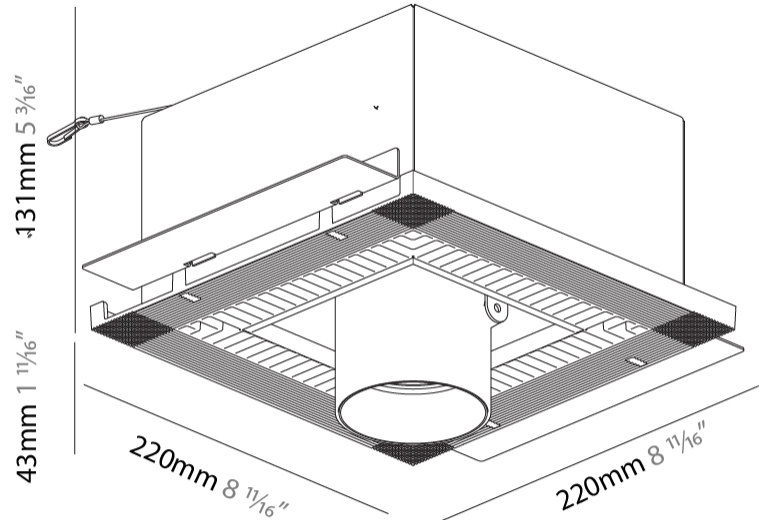

ELECTRICAL

Lamp Type: LED (Zhaga Standard)
Input Wattage (W): 23.1
Total Output Wattage (W): 18.7
Dimming: Tri-Mode (Non-Dimming and Phase Dimming (120Vac only) and 0-10V Dimming)
Driver Included: No
Driver Location: Recessed Housing
Driver Type: Constant Current - Universal
Driver Class: Class 2
Housing: See components
Input Voltage (V): 120 - 277
Constant Current (MA): 500

LED

Number of LEDs: 1
Color Temperature (°K): 2700 / 3000 / 3500 / 4000
Max. Delivered Lumen (lm): 1490 / 1530 / 1607 / 1640
CRI: >90 CRI
Lamp Life (hrs): 50000
Upon Request: Special Color Temperature

OPTICAL

Reflector: 20 / 40 / 60
Adjustability: Rotational 355°; Tilt 45°
Upon Request: Special Beam Angles

RATINGS AND CERTIFICATIONS

Patents: IP20 International specifications by adding 'INT' at the end of the existing Model #. For assistance on 'custom' specifications, contact zteam@zaneen.com.
In a constant effort to supply the best product, we reserve the right to change specifications or materials without notice. The most recent specification sheets are found at zaneen.com

145mm
5 11/16"

10 | 12 1/2 | 15 | 25mm
3/8" | 1/2" | 9/16" | 1"

225mm x 225mm
8 7/8" x 8 7/8"

355°

45°