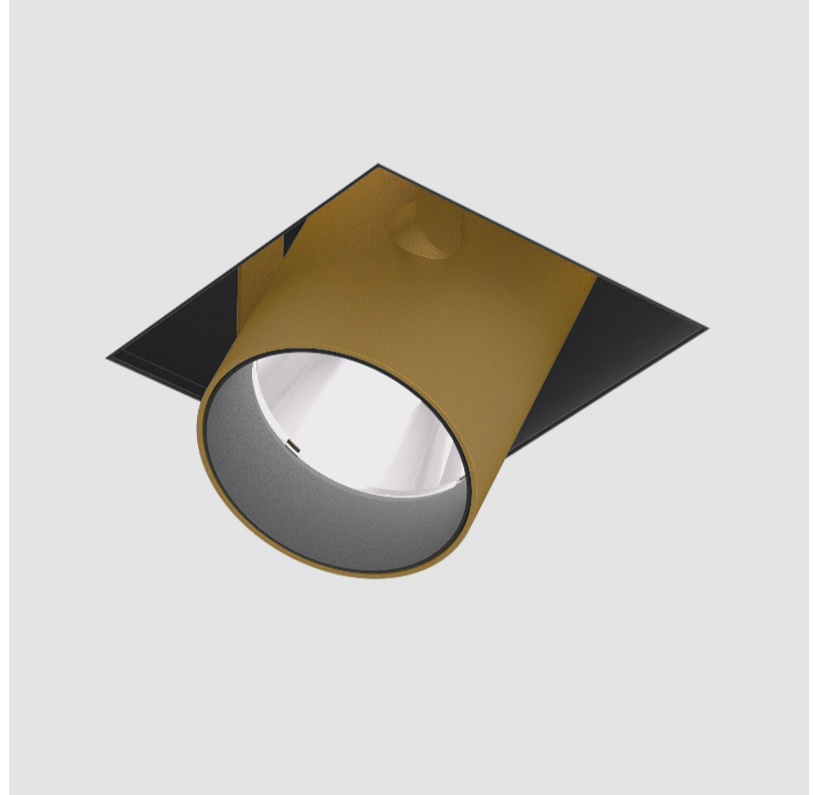

ELECTRICAL

Lamp Type: LED (Zhaga Standard)
Input Wattage (W): 19.3 + 2.6
Total Output Wattage (W): 16.5 + 2.2
Dimming: Tri-Mode (Non-Dimming and Phase Dimming (120Vac only) and 0-10V Dimming)
Driver Included: No
Driver Location: Remote
Driver Type: Constant Current & Constant Voltage - Universal
Driver Class: Class 2
Input Voltage (V): 120 - 277
Output Voltage (V): 24
Constant Current (MA): 500

LED

Number of LEDs: 2
Color Temperature (°K): 2700 / 3000 / 4000
Max. Delivered Lumen (lm): 1540 / 1580 / 1690
CRI: >90 CRI
Lamp Life (hrs): 50000
Upon Request: Special Color Temperature

OPTICAL

Reflector: 20 / 40 / 60
Adjustability: Rotational 355°; Tilt 45°
Upon Request: Special Beam Angles

RATINGS AND CERTIFICATIONS

Certified By: Certified for North American Standards
Zaneen Lighting Inc. © 2024, Phone: 588-3387, Fax: 247-9319, www.zaneen.com

For international specifications by adding 'INT' at the end of the existing Model #. For assistance on 'custom' specifications, contact zteam@zaneen.com. In a constant effort to supply the best product, we reserve the right to change specifications or materials without notice. The most recent specification sheets are found at zaneen.com